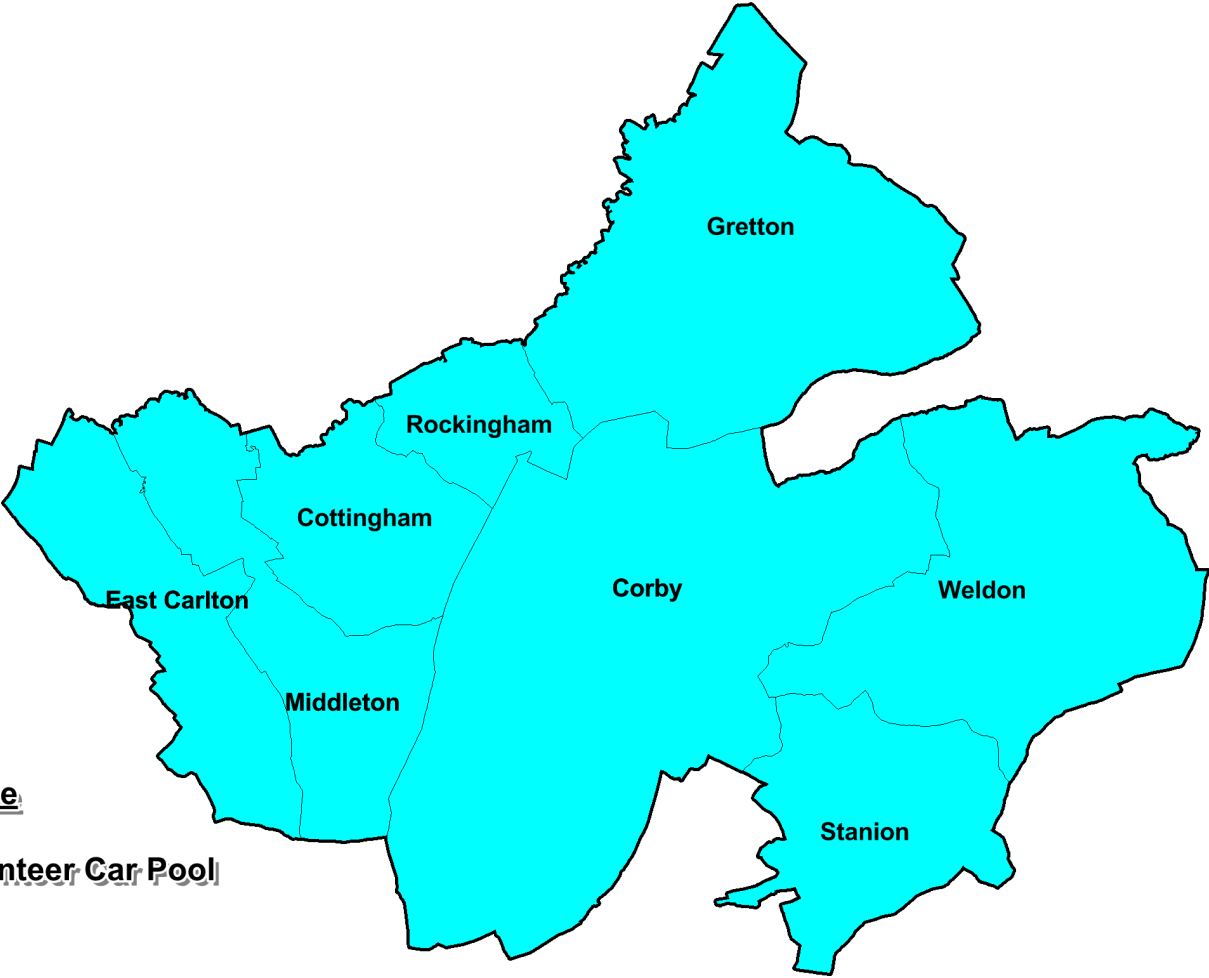

Corby District Community Transport (funded by Northamptonshire County Council)

Car Scheme

 **Corby Volunteer Car Pool**

This map is reproduced from Ordnance Survey material with the permission of Ordnance Survey on behalf of the Controller of Her Majesty's Stationery Office © Crown copyright. Unauthorised reproduction infringes Crown copyright and may lead to prosecution or civil proceedings. Northamptonshire County Council: Licence No. 100019331.