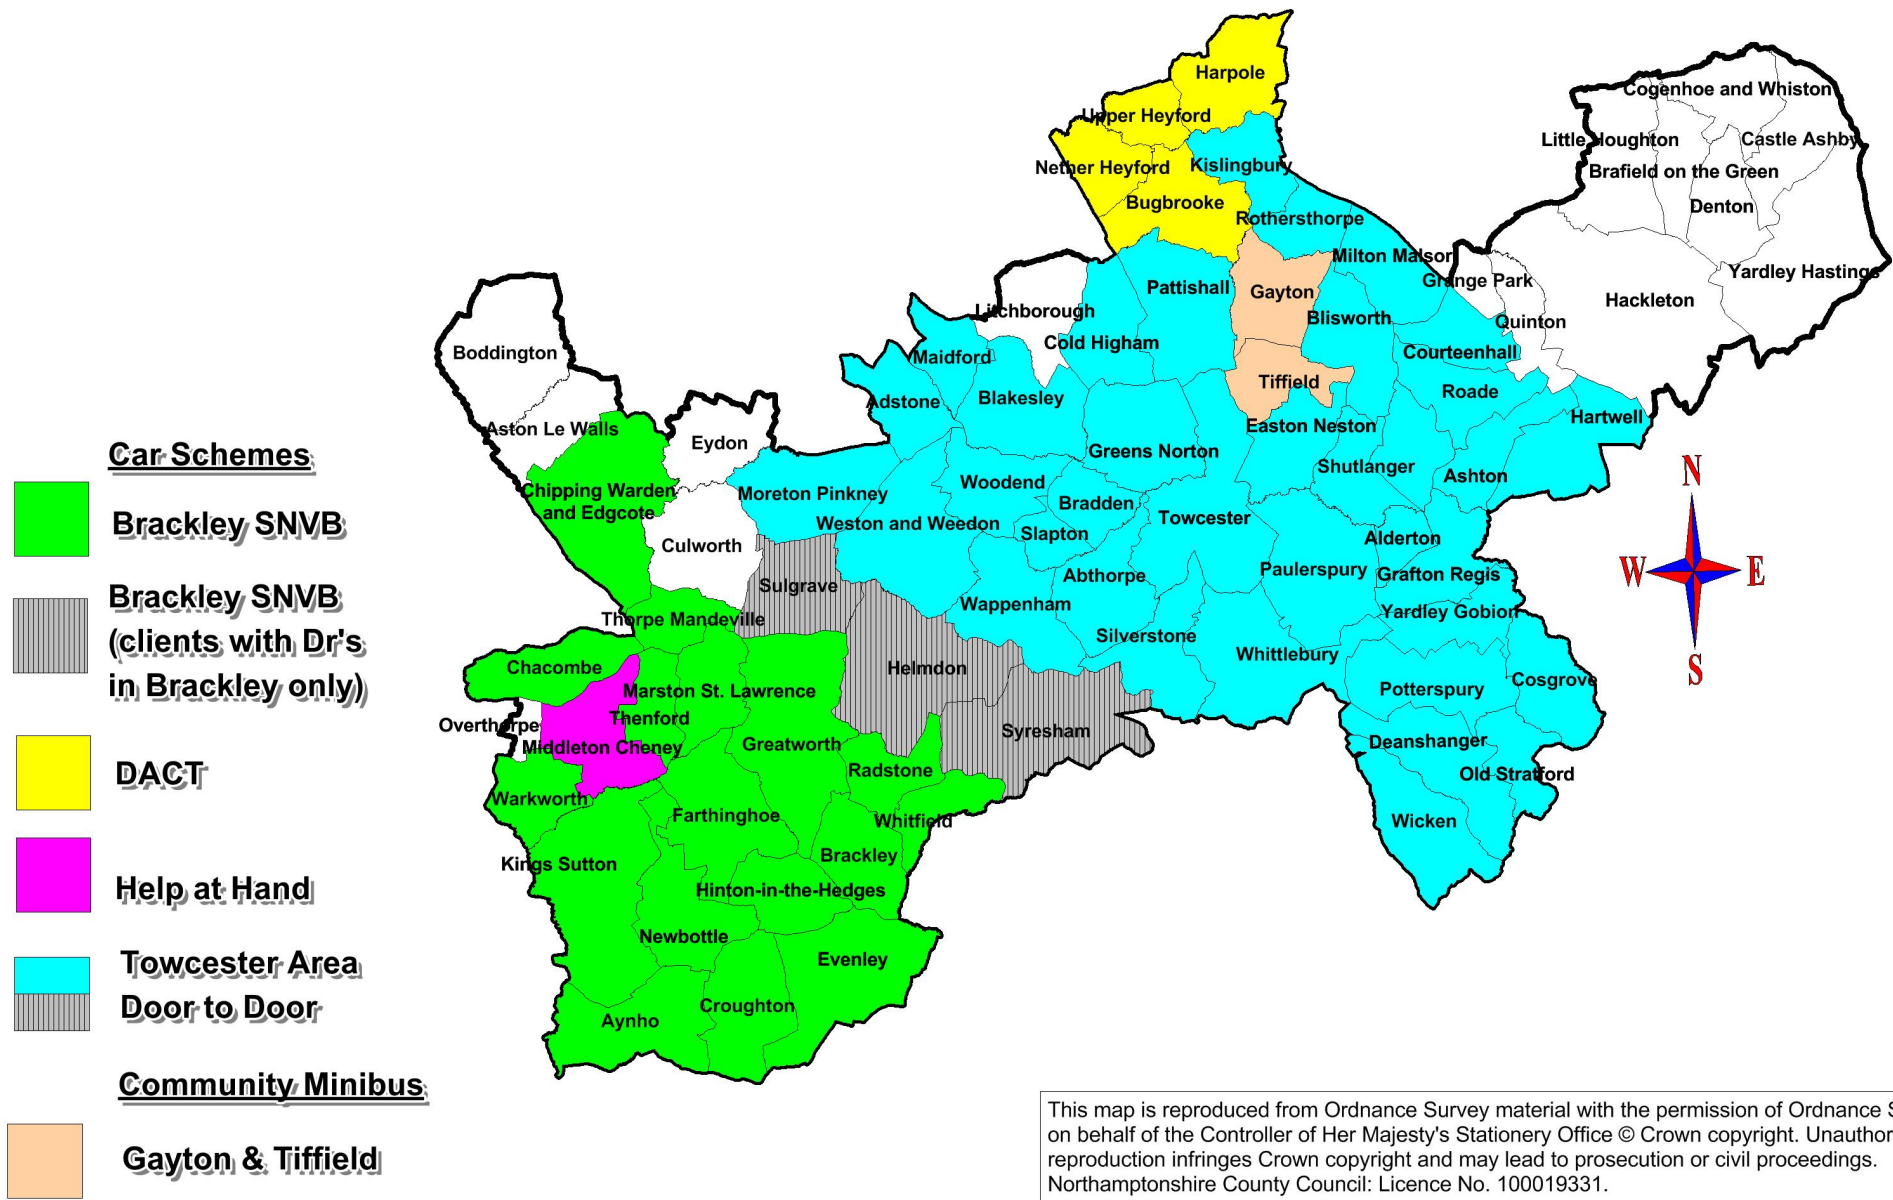

South Northamptonshire District Community Transport (funded by Northamptonshire County Council)

This map is reproduced from Ordnance Survey material with the permission of Ordnance Survey on behalf of the Controller of Her Majesty's Stationery Office © Crown copyright. Unauthorised reproduction infringes Crown copyright and may lead to prosecution or civil proceedings. Northamptonshire County Council: Licence No. 100019331.