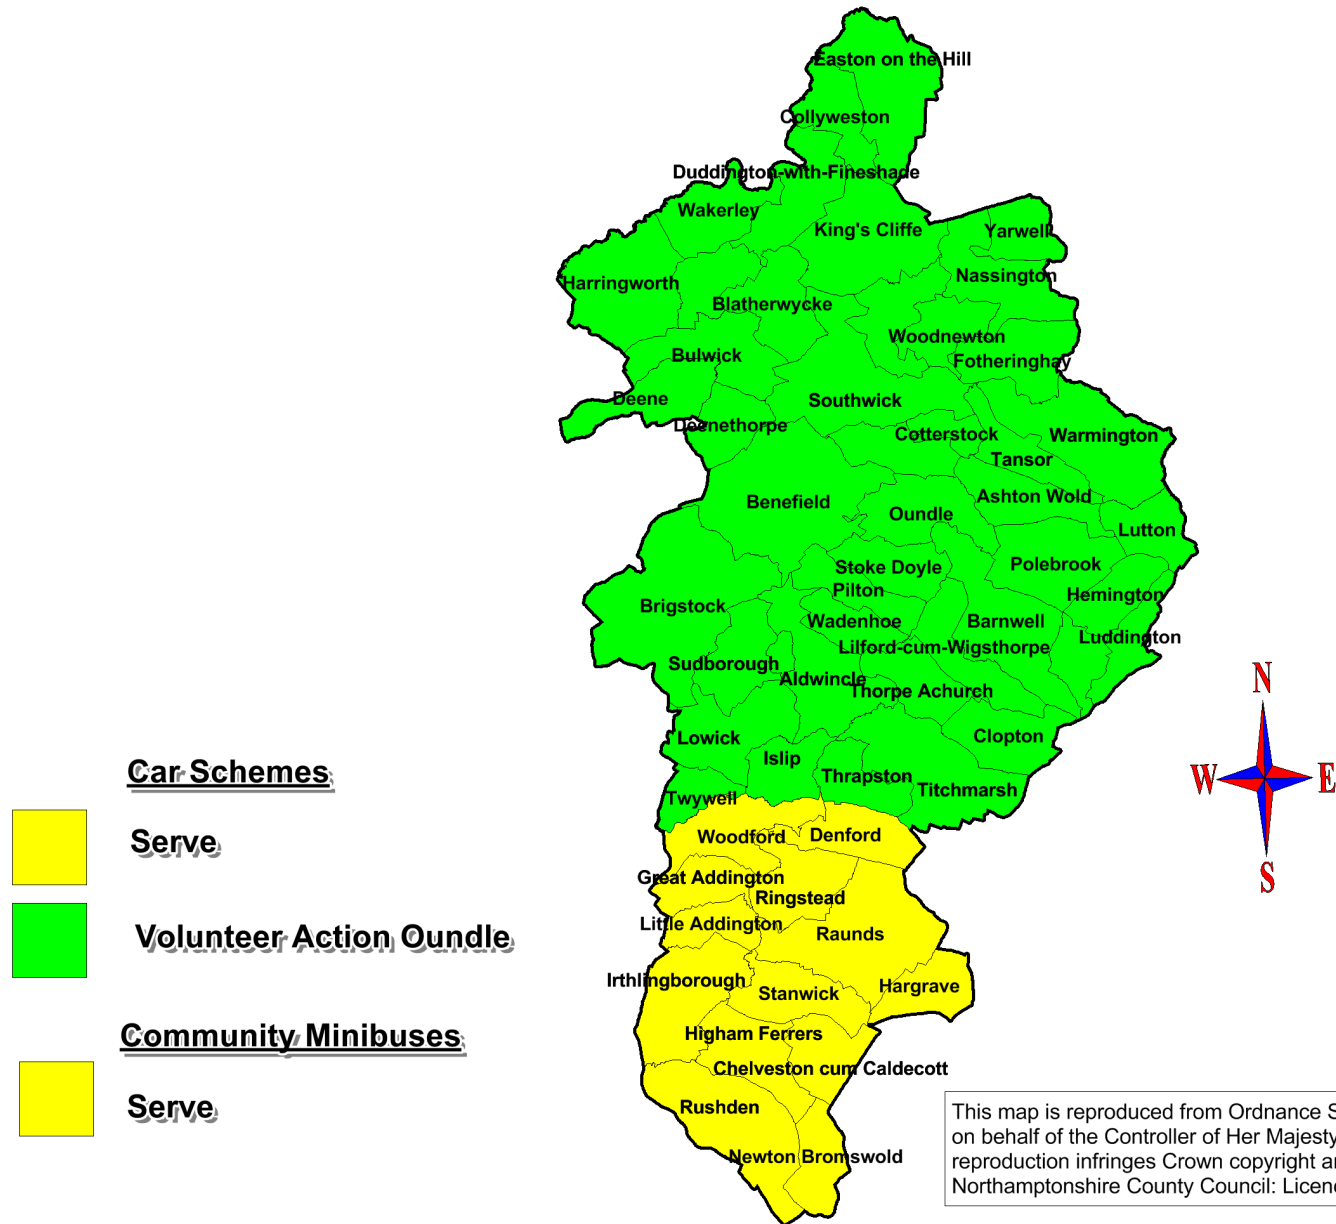

East Northamptonshire District Community Transport (funded by Northamptonshire County Council)

This map is reproduced from Ordnance Survey material with the permission of Ordnance Survey on behalf of the Controller of Her Majesty's Stationery Office © Crown copyright. Unauthorised reproduction infringes Crown copyright and may lead to prosecution or civil proceedings. Northamptonshire County Council: Licence No. 100019331.