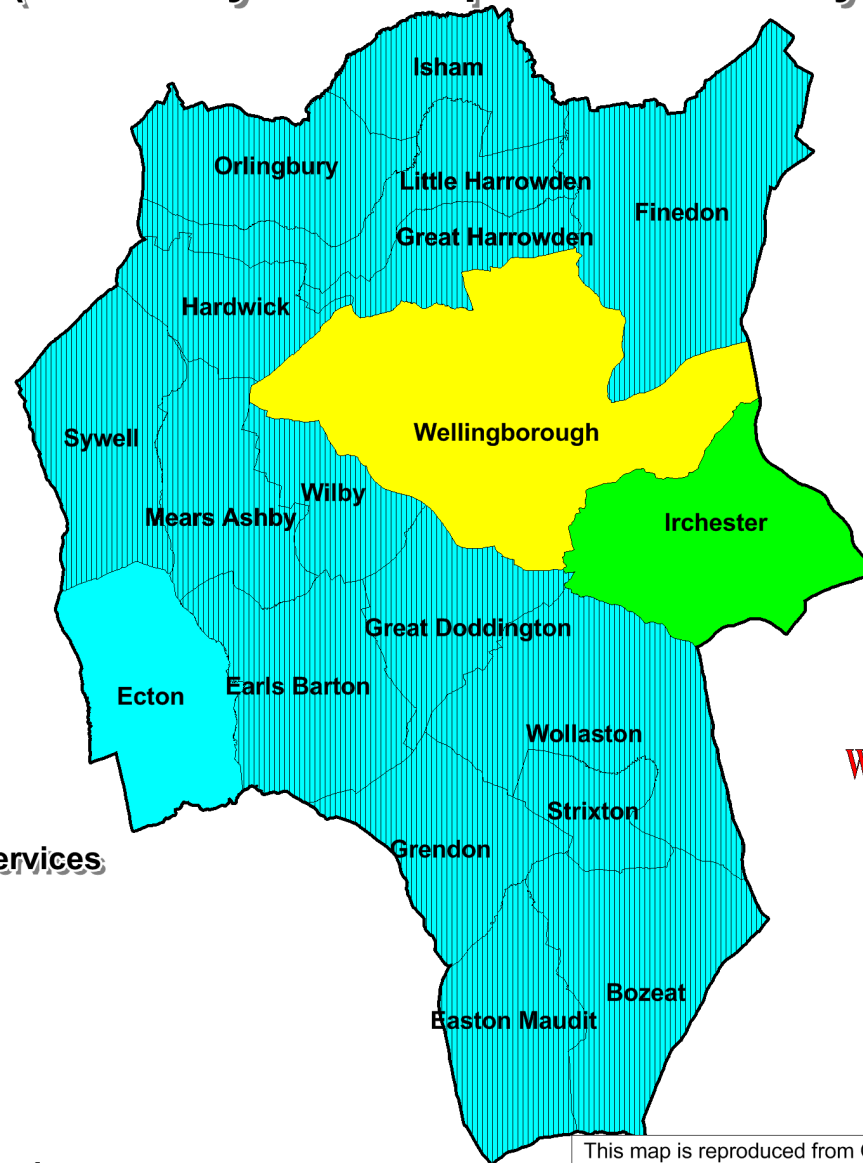

Wellingborough District Community Transport (funded by Northamptonshire County Council)

Car Schemes

Serve

Shire Community Services

Community Minibus

Serve

Minibus Group Hire

Shire Community Services

This map is reproduced from Ordnance Survey material with the permission of Ordnance Survey on behalf of the Controller of Her Majesty's Stationery Office © Crown copyright. Unauthorised reproduction infringes Crown copyright and may lead to prosecution or civil proceedings. Northamptonshire County Council: Licence No. 100019331.