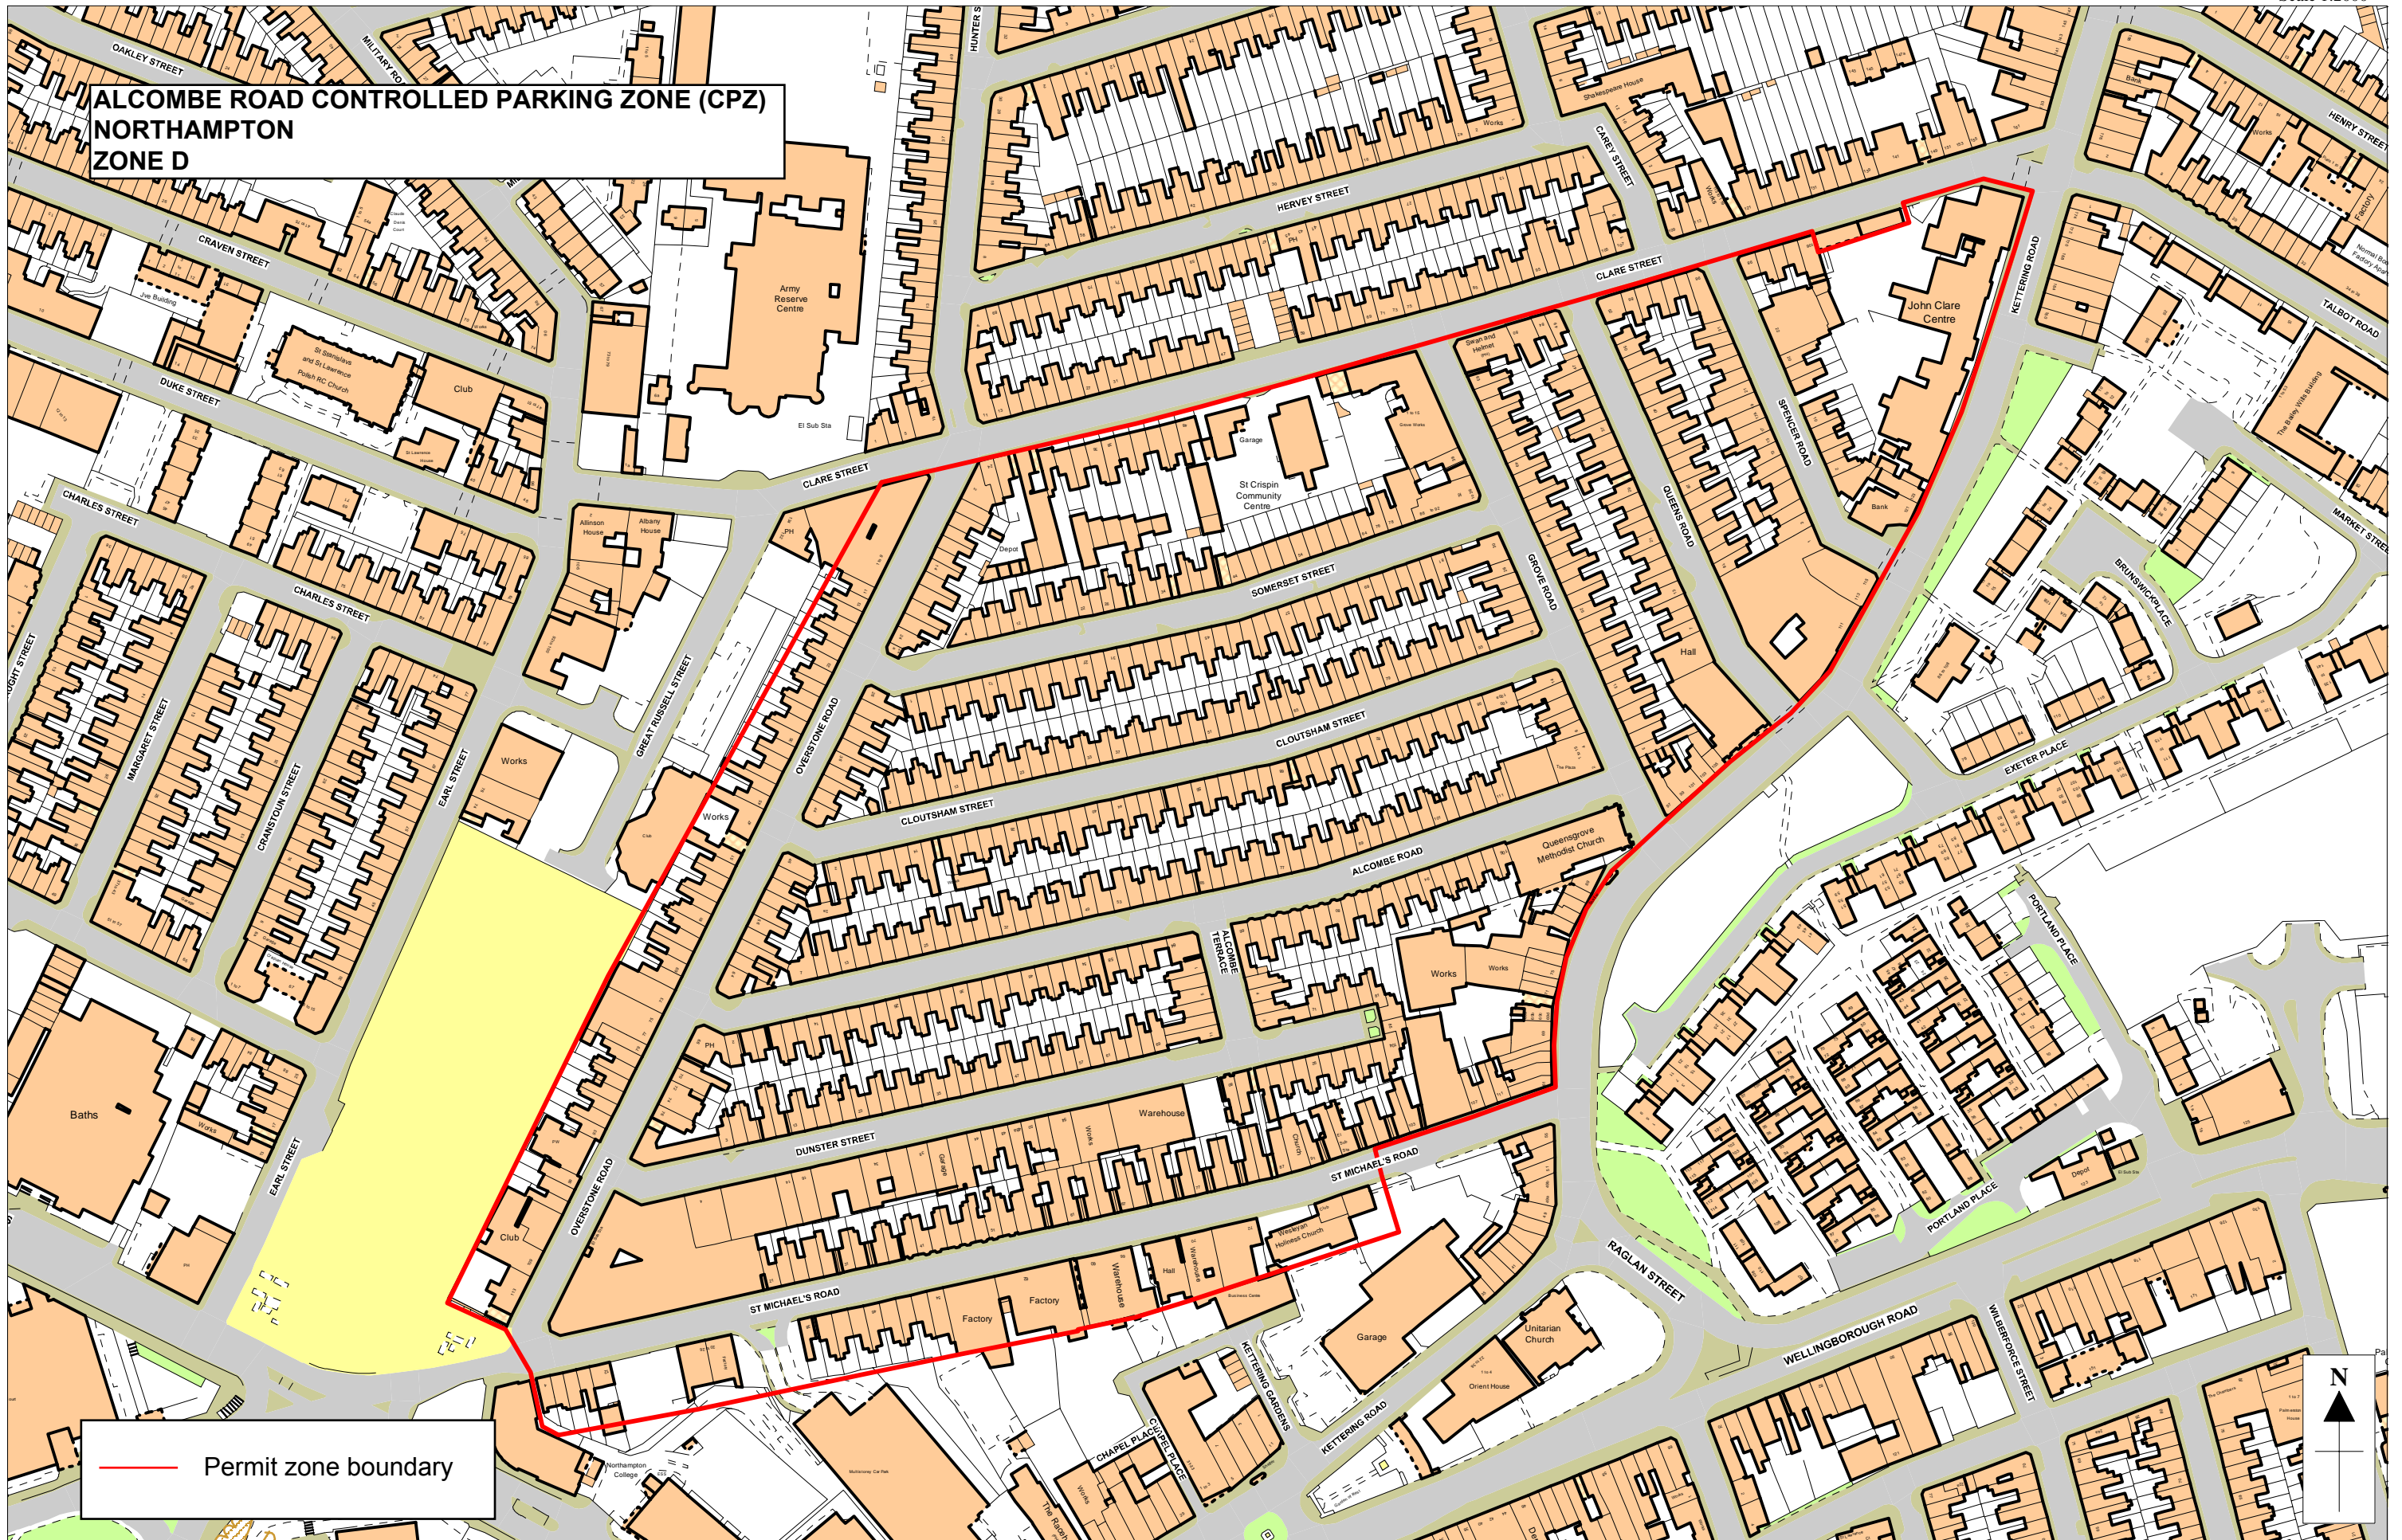

**ALCOMBE ROAD CONTROLLED PARKING ZONE (CPZ)
NORTHAMPTON
ZONE D**

— Permit zone boundary