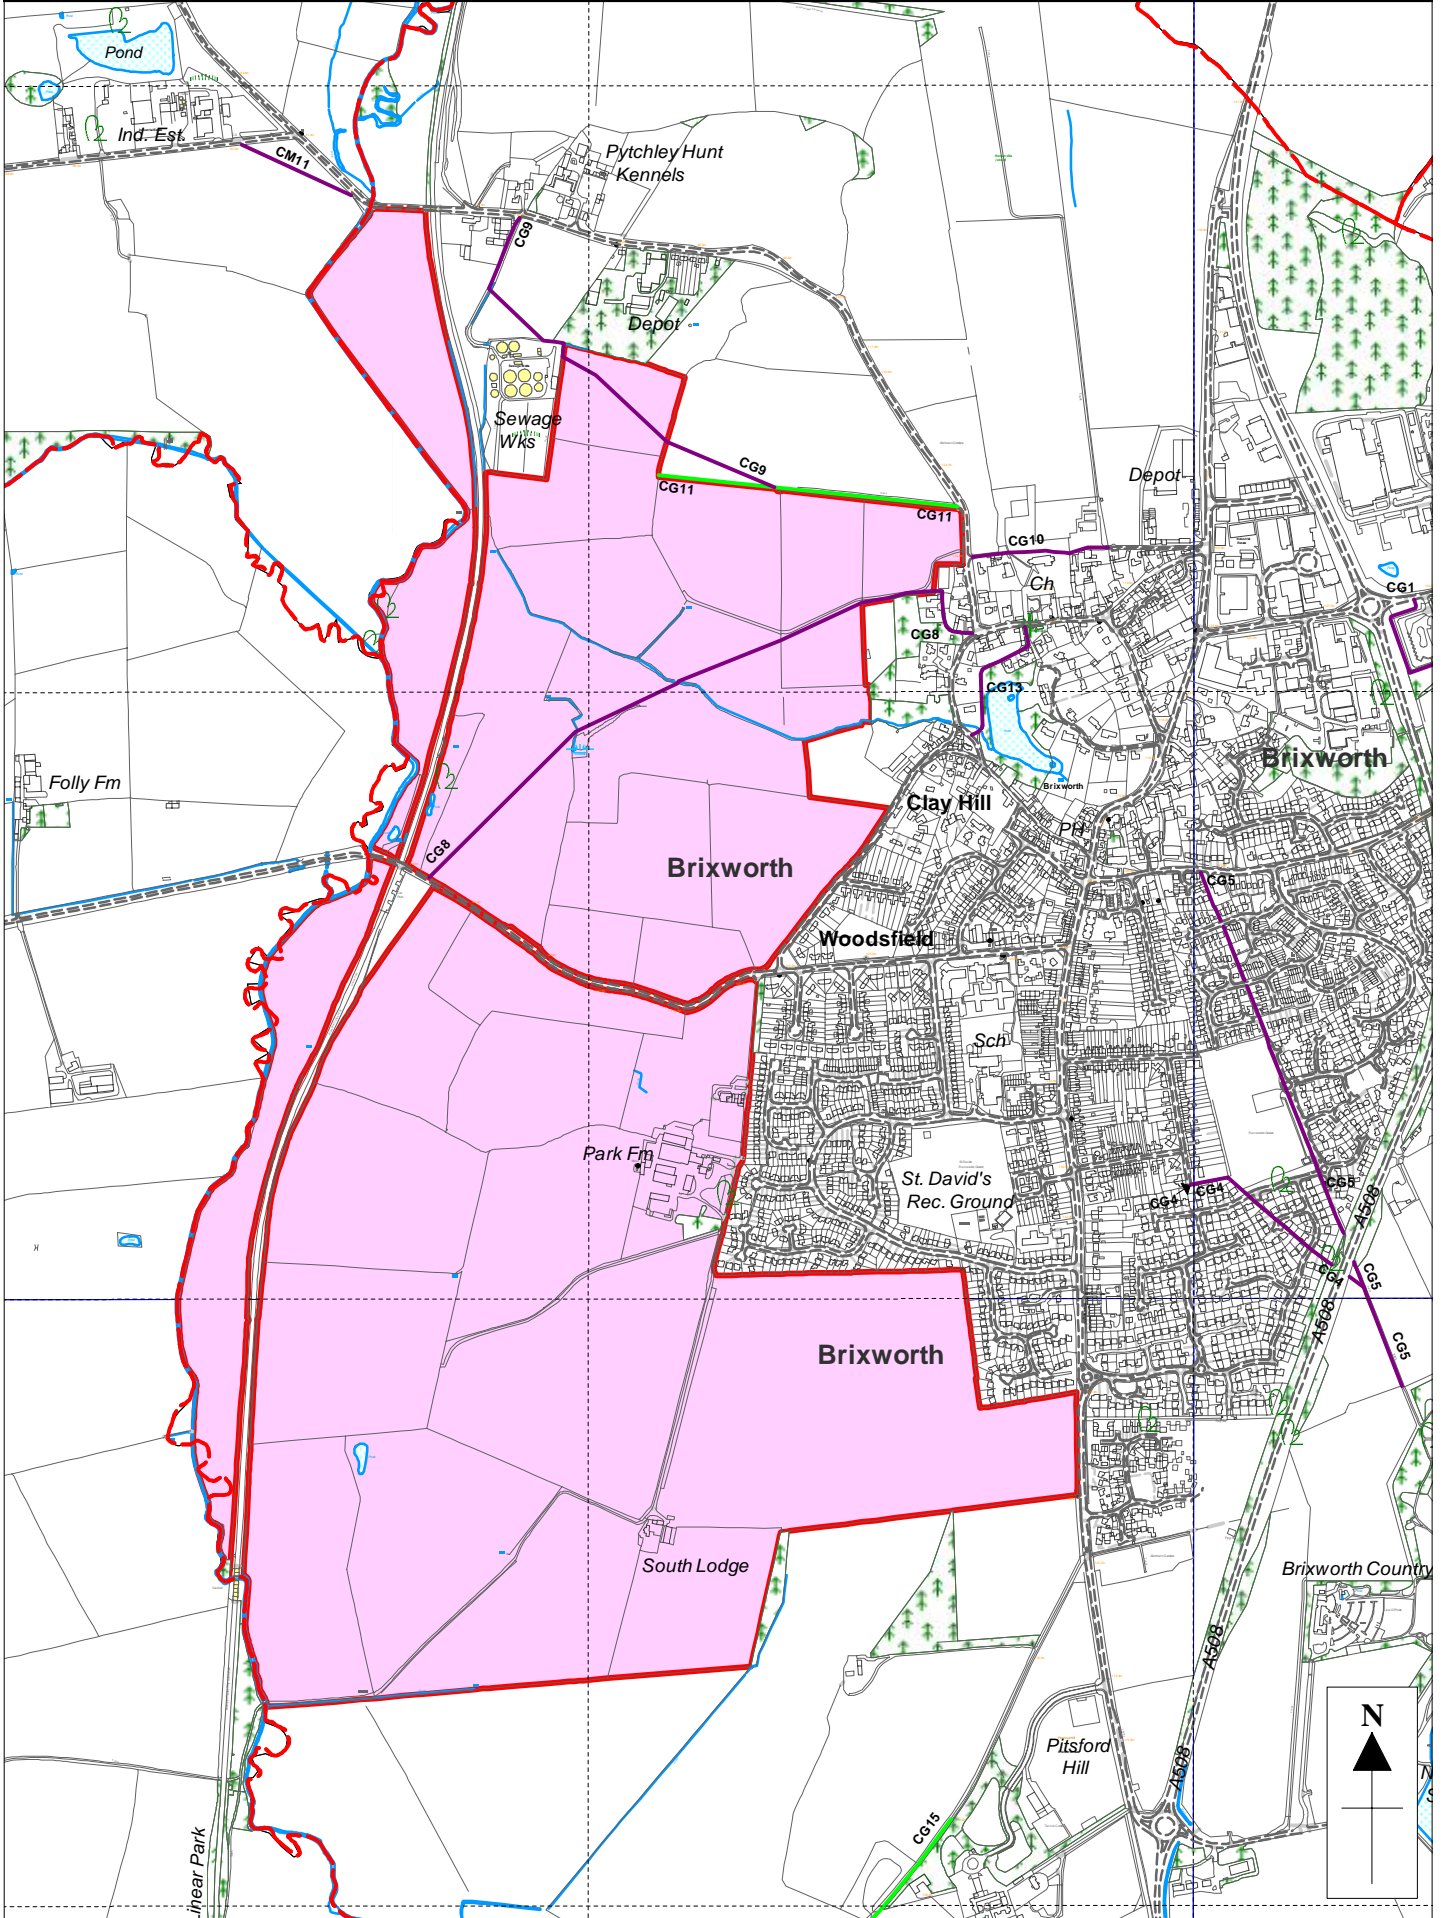

Landowner Deposit under s31(6) Highways Act 1980 and section 15A(1) of the Commons Act 2006.  
NCC Reference 292

© Crown copyright. All rights reserved. Northamptonshire County Council: Licence No.100019331. Published 08/12/2015.