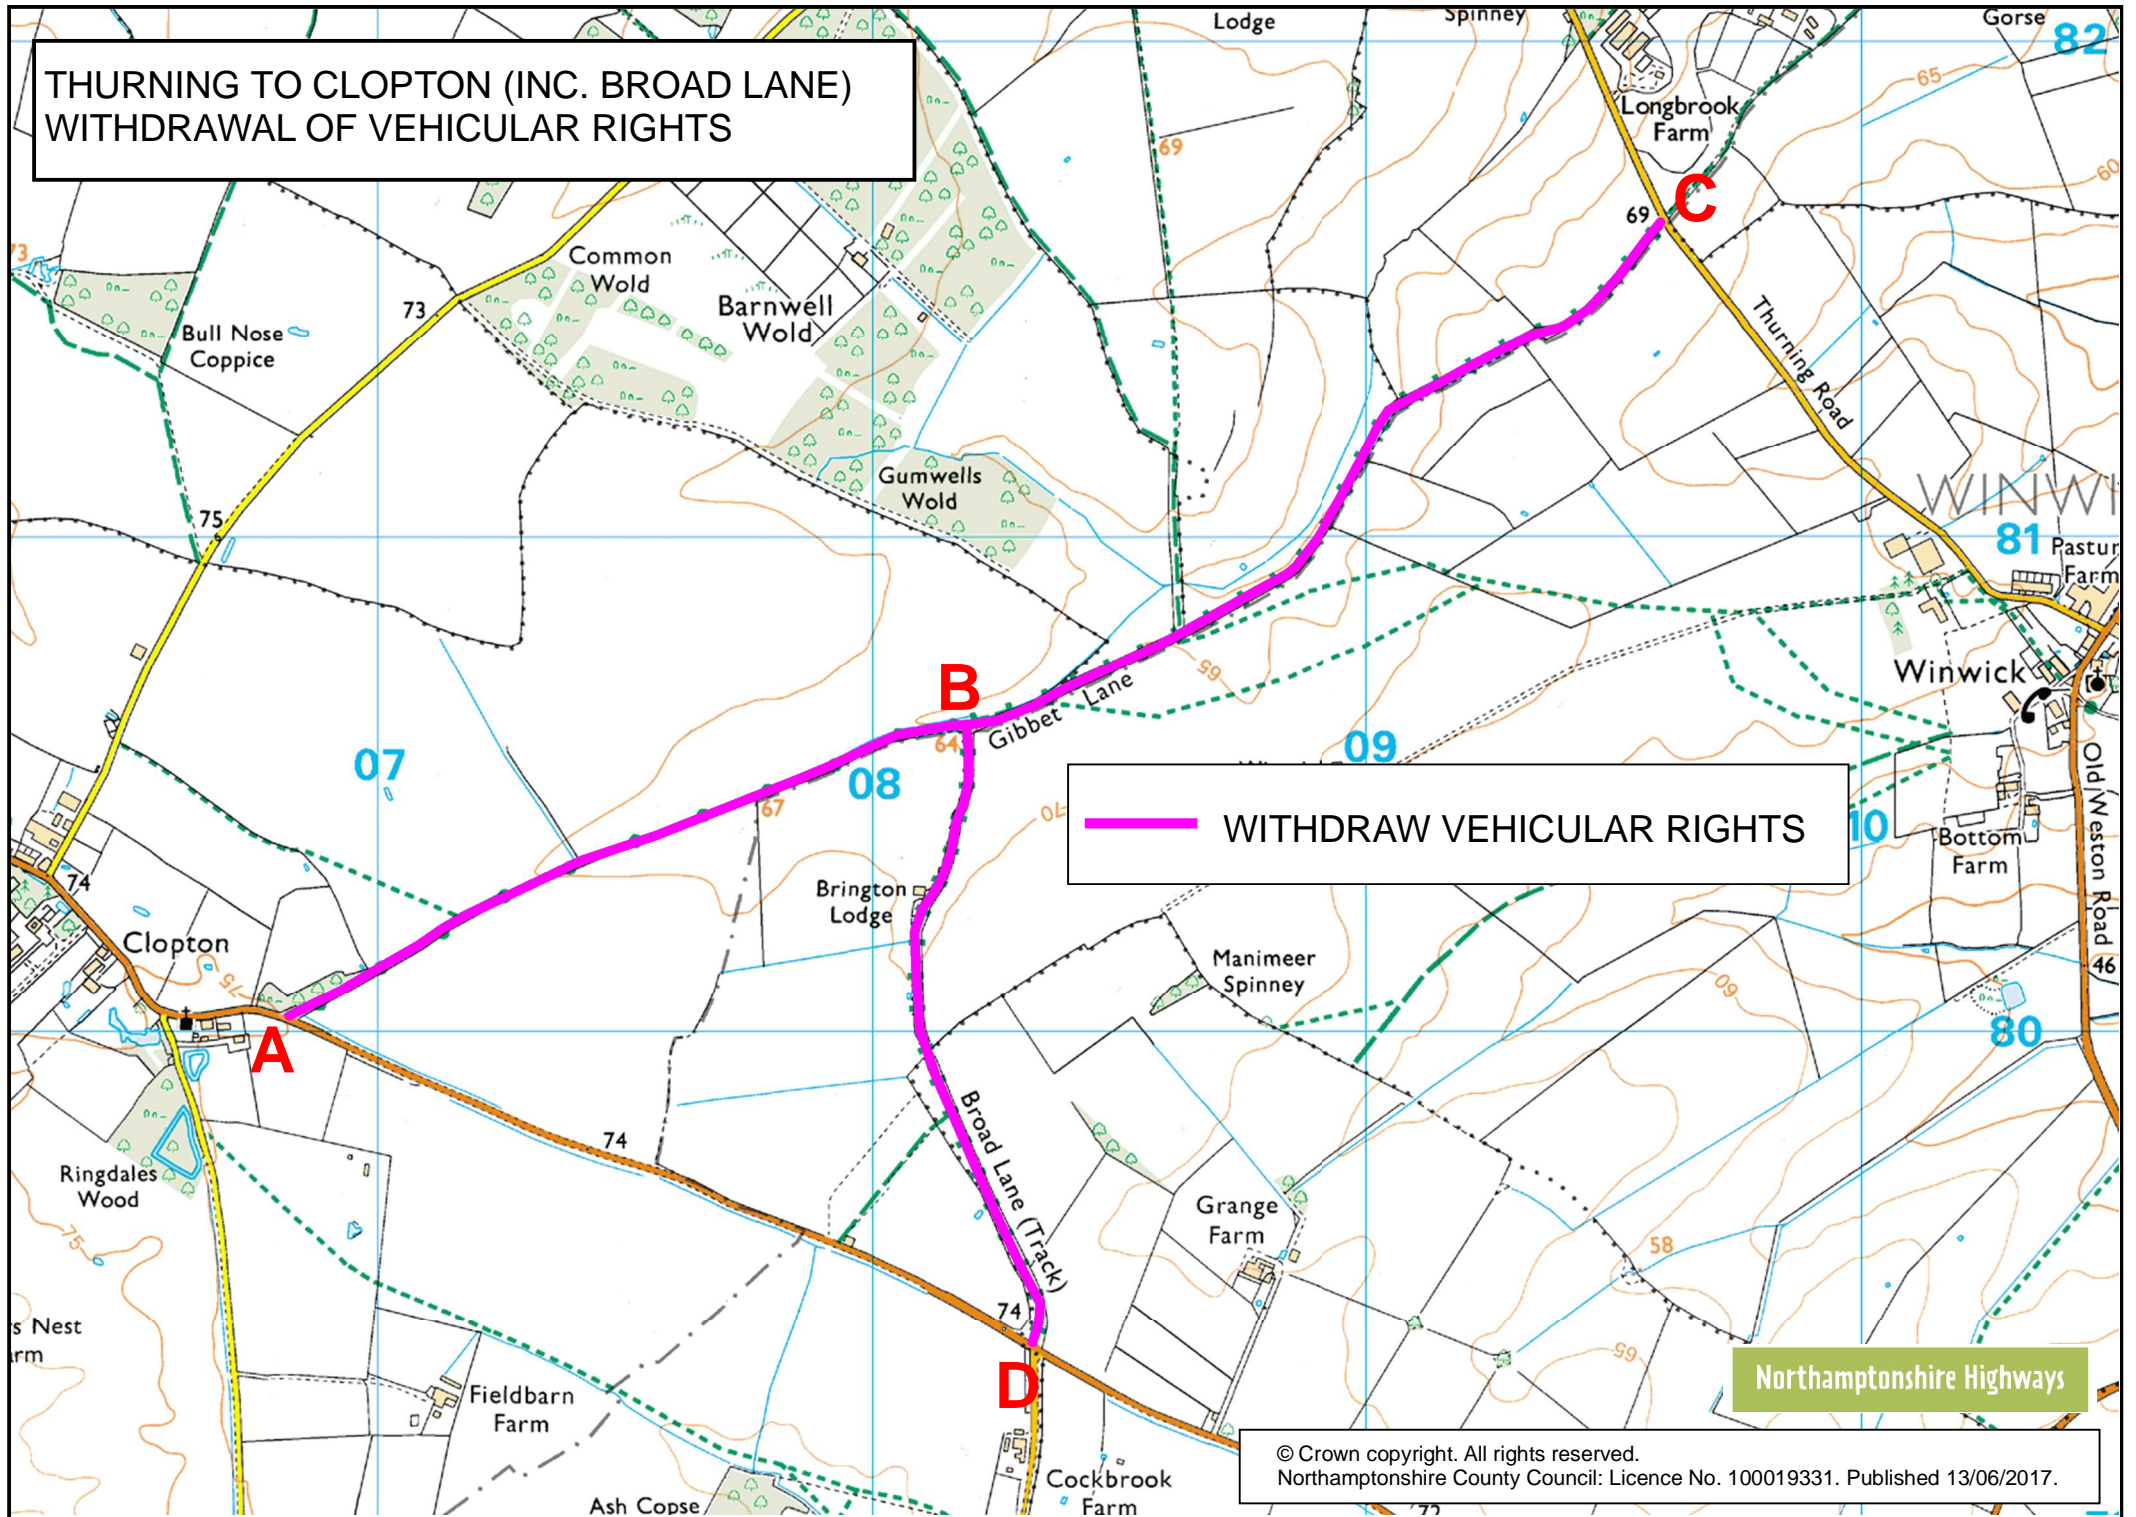

**THURNING TO CLOPTON (INC. BROAD LANE)  
WITHDRAWAL OF VEHICULAR RIGHTS**

**WITHDRAW VEHICULAR RIGHTS**

**Northamptonshire Highways**

© Crown copyright. All rights reserved.  
Northamptonshire County Council: Licence No. 100019331. Published 13/06/2017.